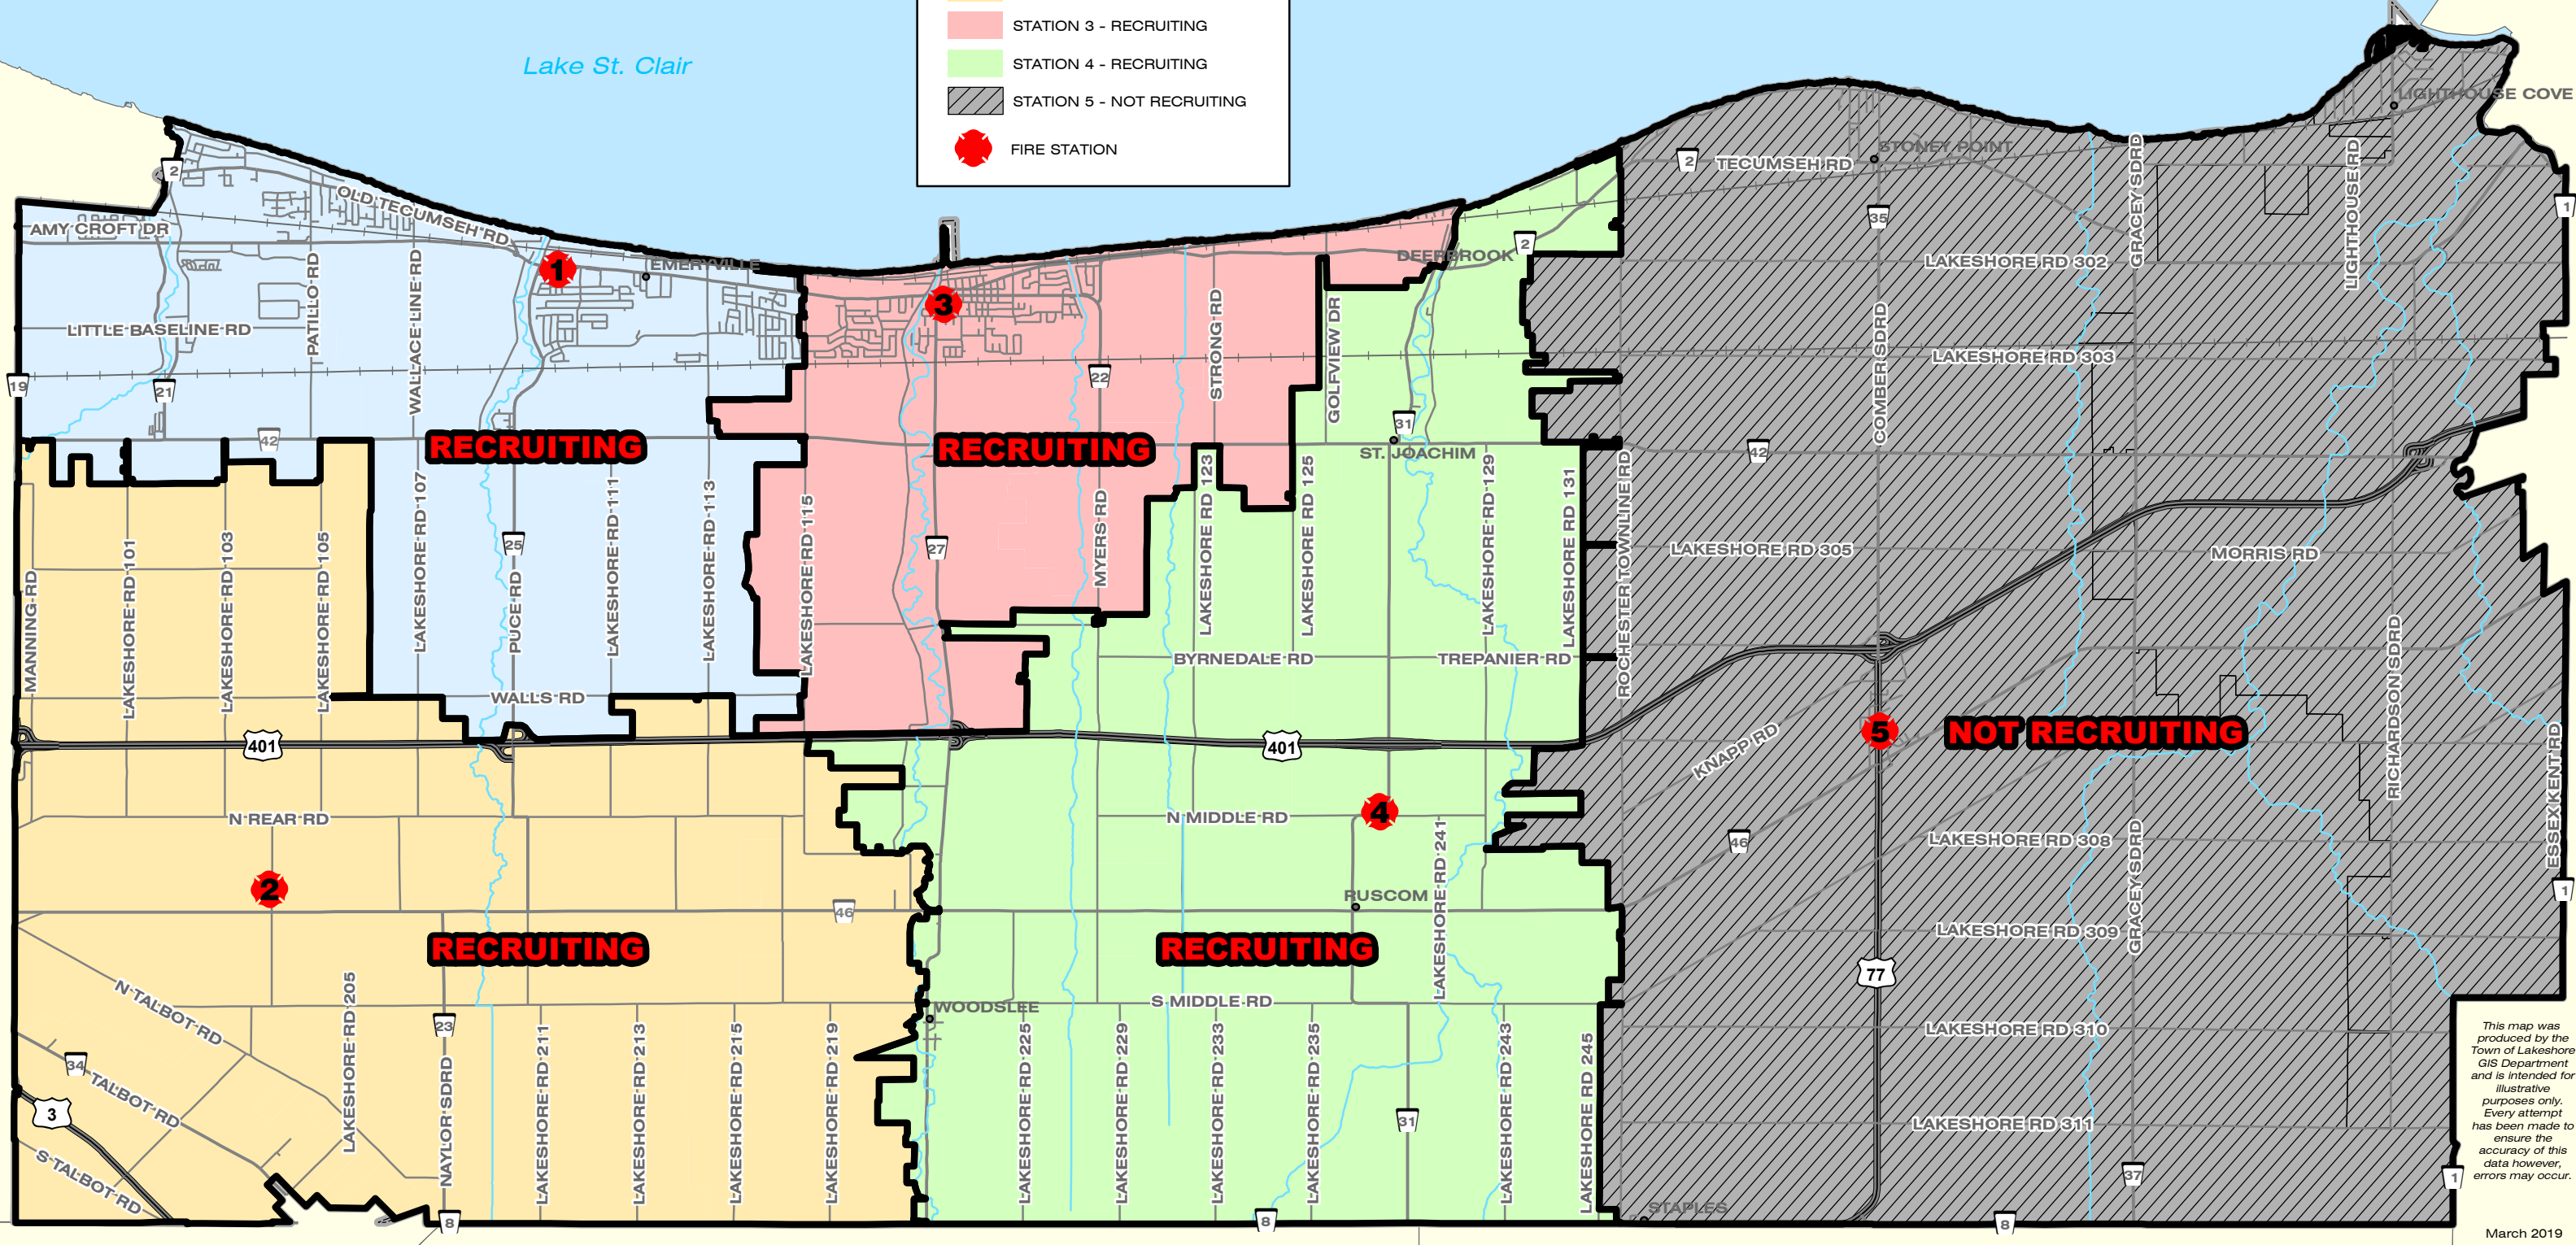

TOWN OF LAKESHORE FIRE DISTRICTS RECRUITING MAP 2019

Lake St. Clair

FIRE DISTRICTS

- STATION 1 - RECRUITING
- STATION 2 - RECRUITING
- STATION 3 - RECRUITING
- STATION 4 - RECRUITING
- STATION 5 - NOT RECRUITING
- FIRE STATION

This map was produced by the Town of Lakeshore GIS Department and is intended for illustrative purposes only. Every attempt has been made to ensure the accuracy of this data however, errors may occur.