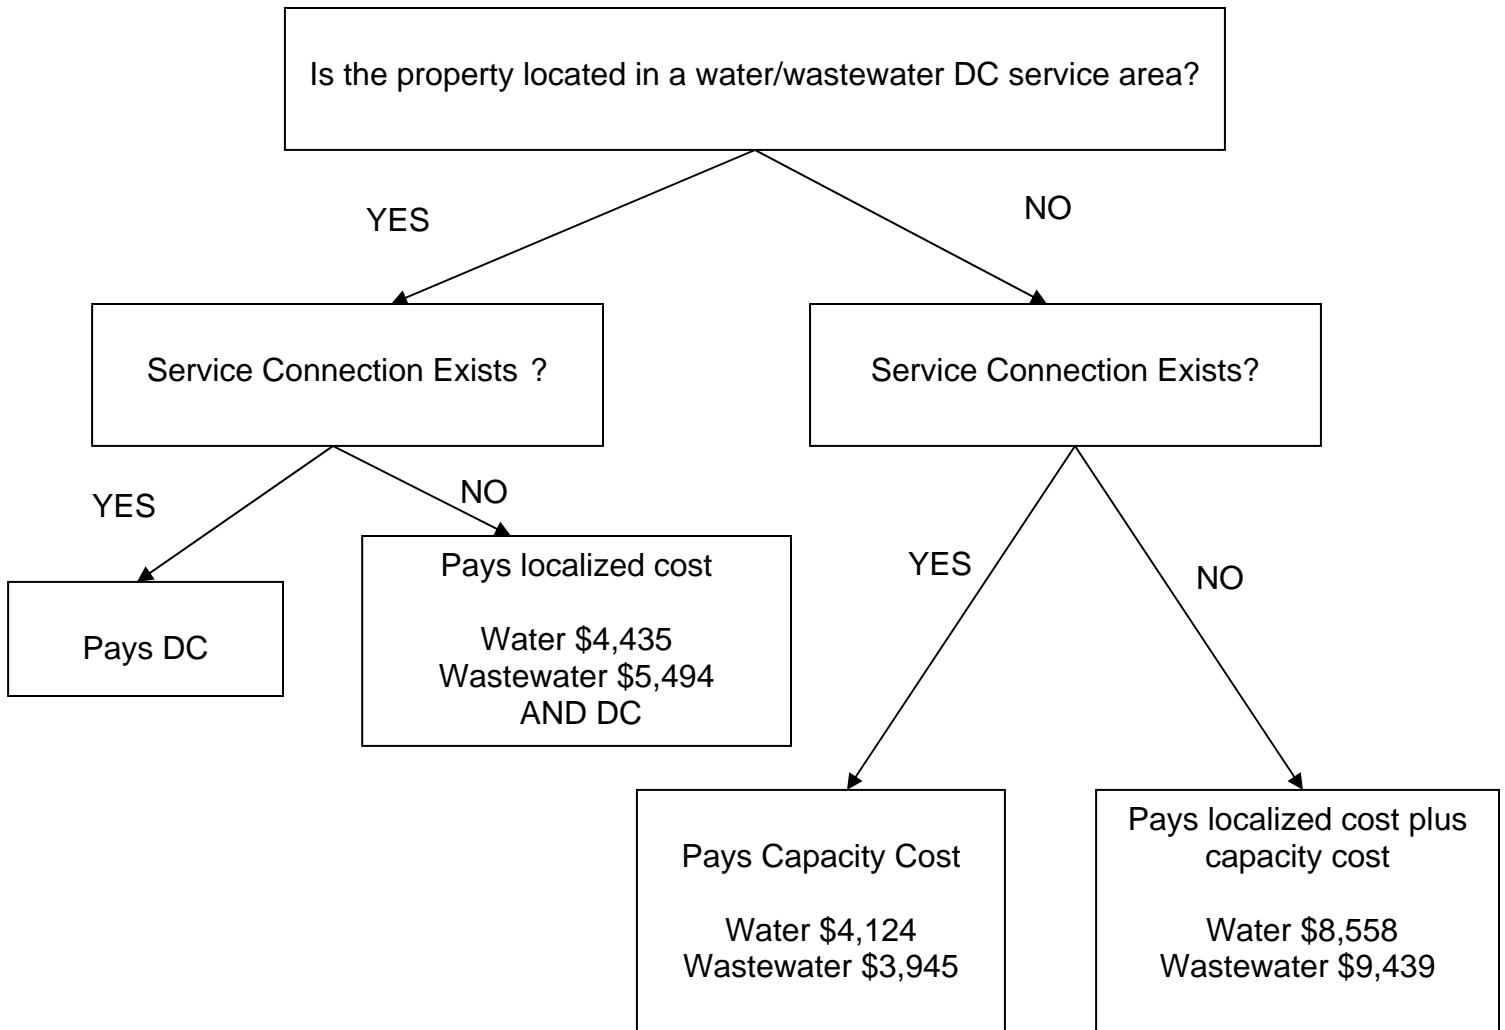

Town of Lakeshore  
Water and Wastewater Buy-in Fees  
For the year ended December 31, 2017

Note: In the event that the actual localized costs are greater than the above-noted costs by 25% or more, the actual costs will apply.

The above fees are for residential properties: Water 1" or less; Wastewater greater than 1"