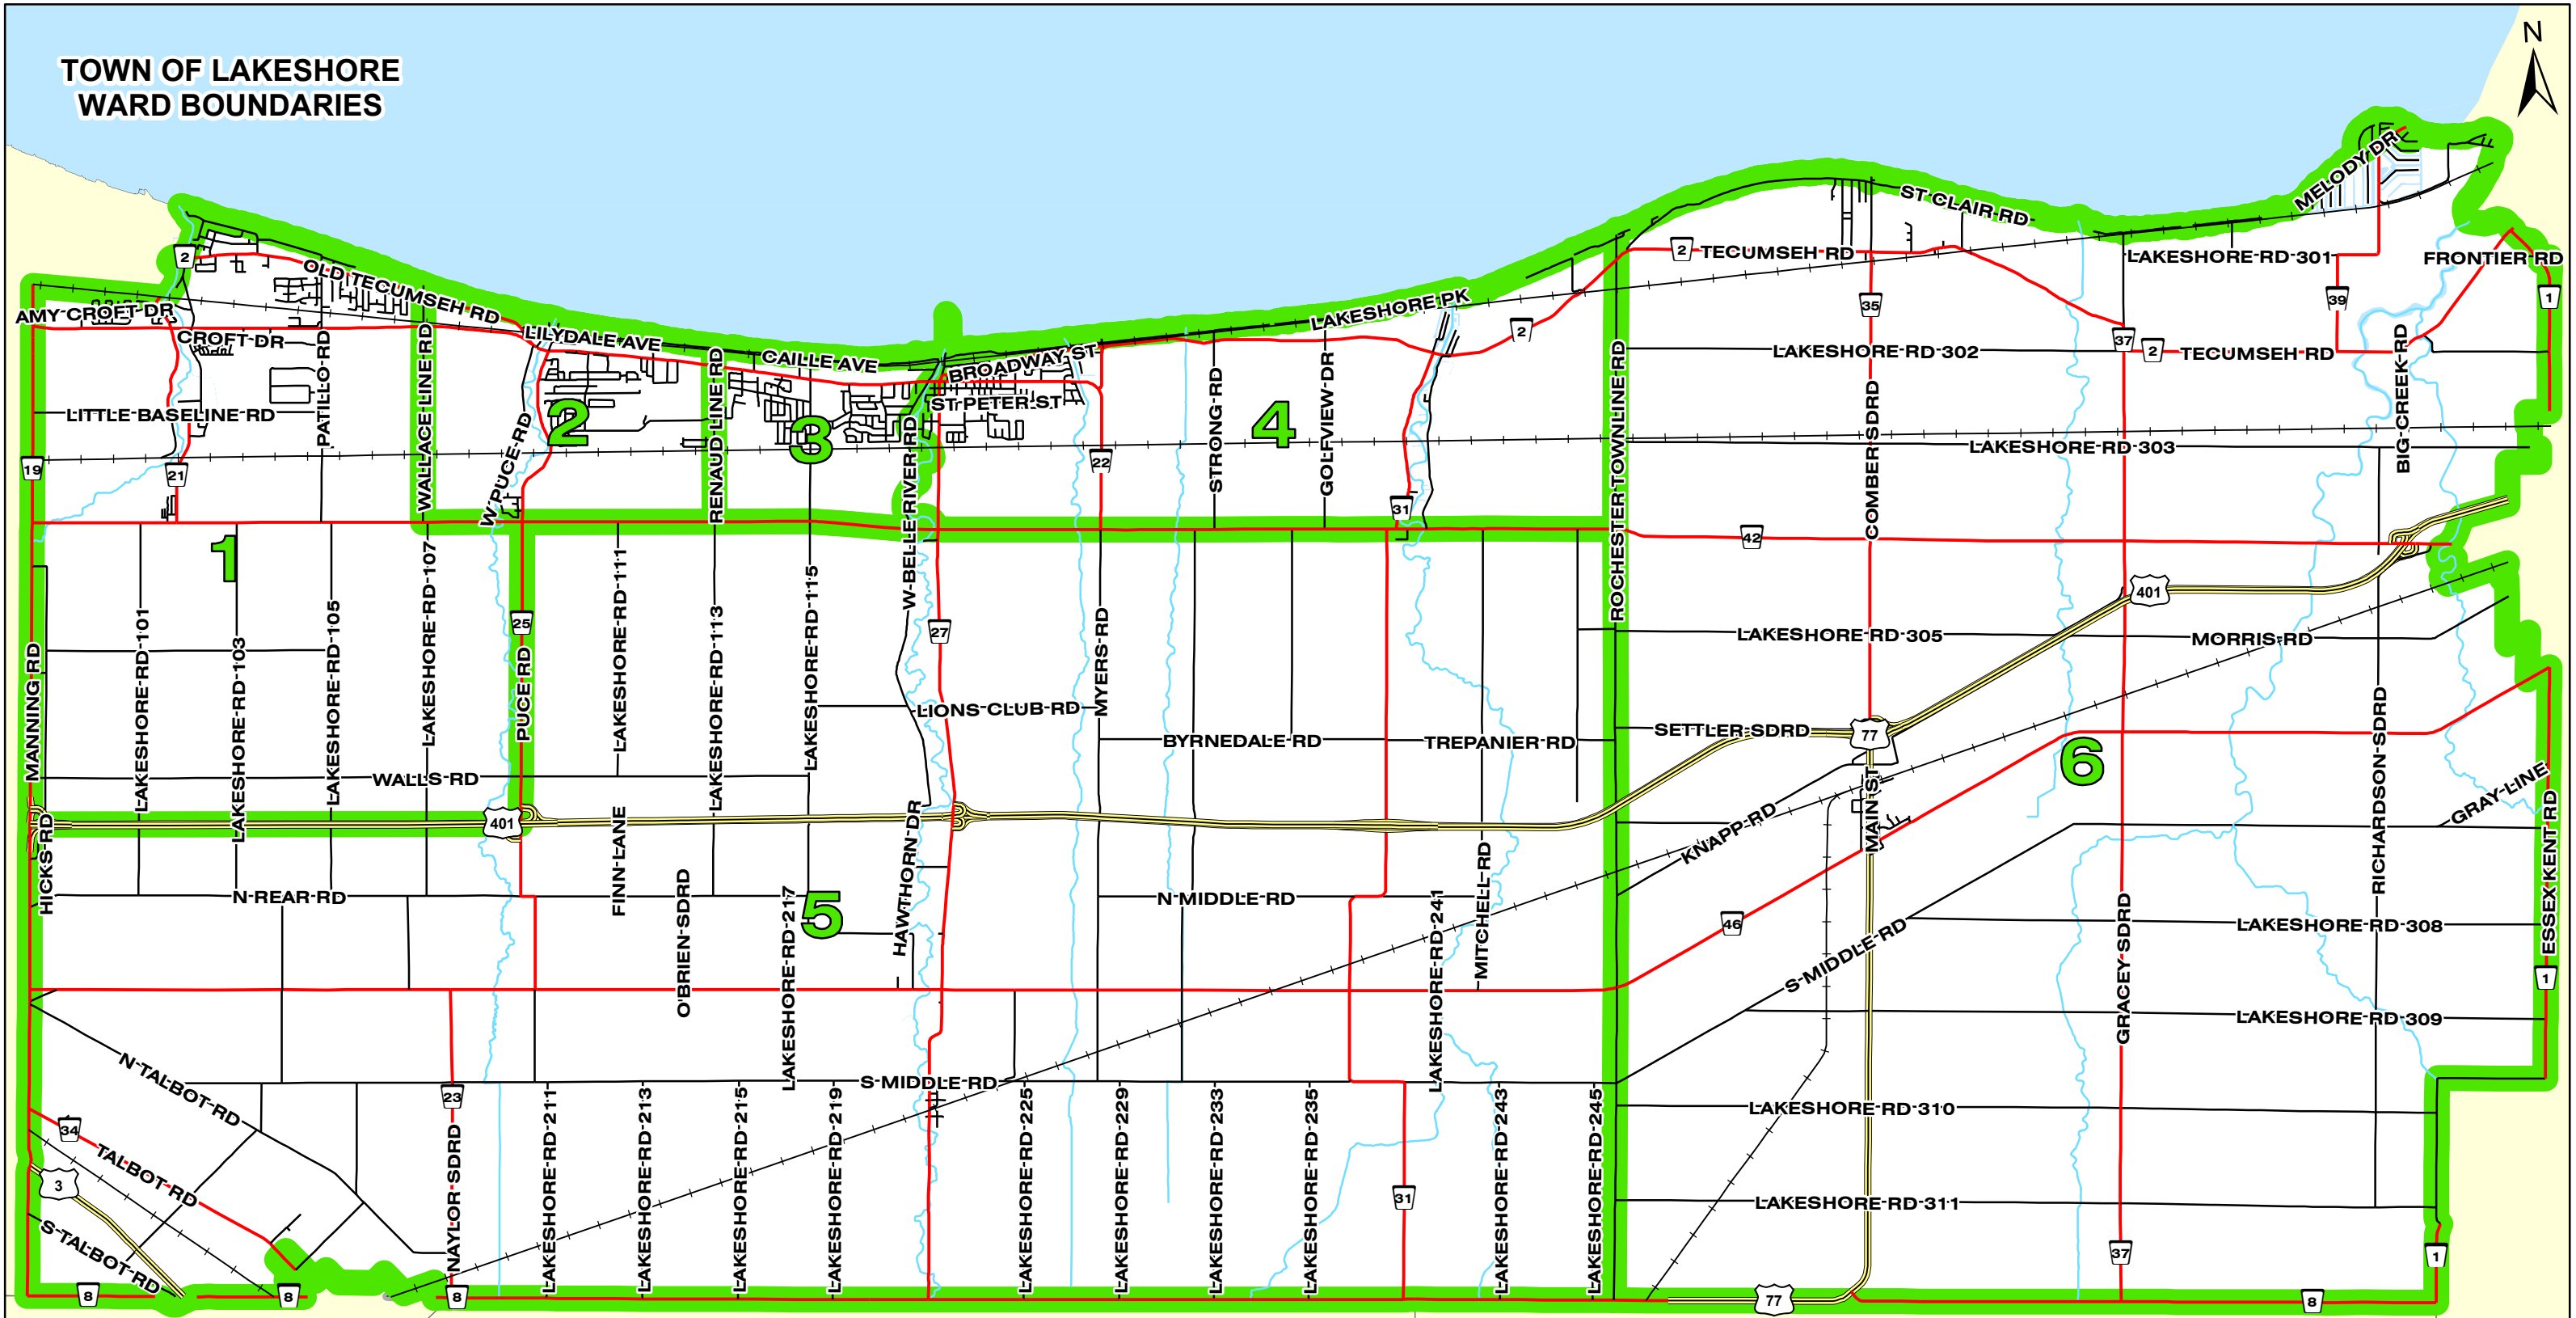

# TOWN OF LAKESHORE WARD BOUNDARIES

This map was produced by the Town of Lakeshore GIS Department and is intended for illustrative purposes only. Every attempt has been made to ensure the accuracy of this data however, errors may occur. April 2014